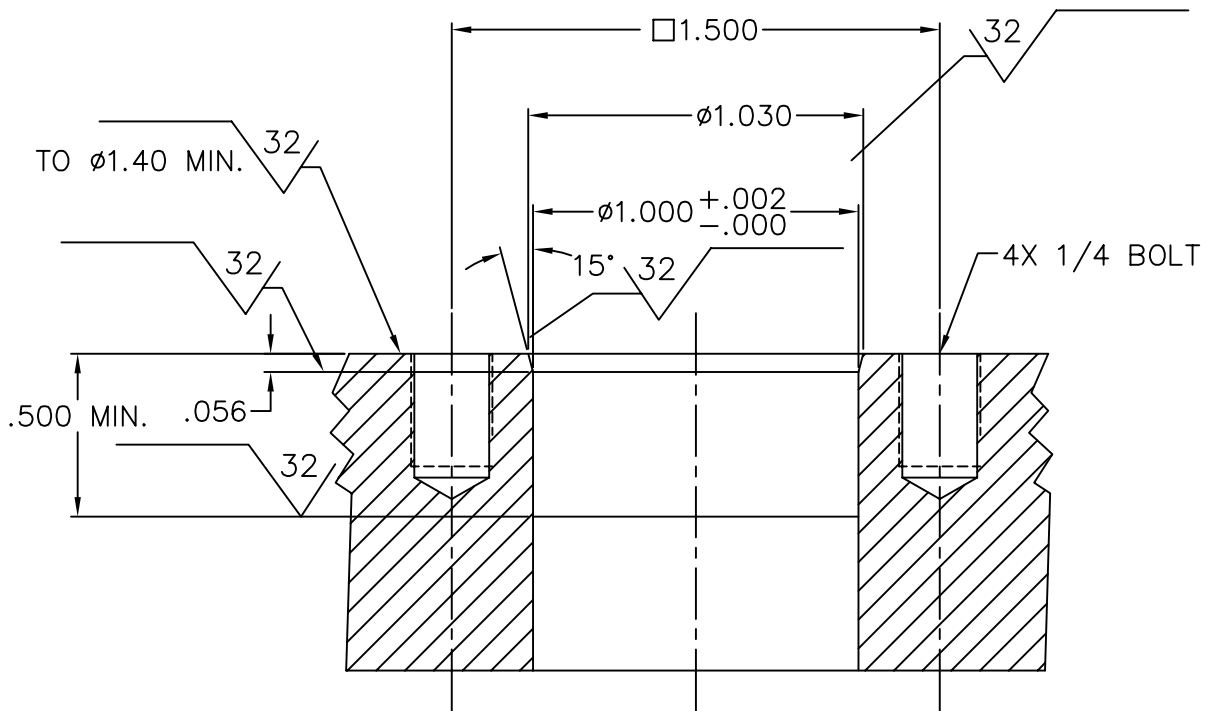

40-406-002-00

MILLENNIUM  
SERIES

30-FR/BUR

RECOMMENDED MOUNTING CONFIGURATION

30-FR/BUR

BULKHEAD  
THRU-HOLE

1720 Fiske Place Oxnard, California 93033-1863  
Phone: (805) 487-5393 FAX: (805) 487-0427 Email: [service@birns.com](mailto:service@birns.com)  
[www.birns.com](http://www.birns.com)